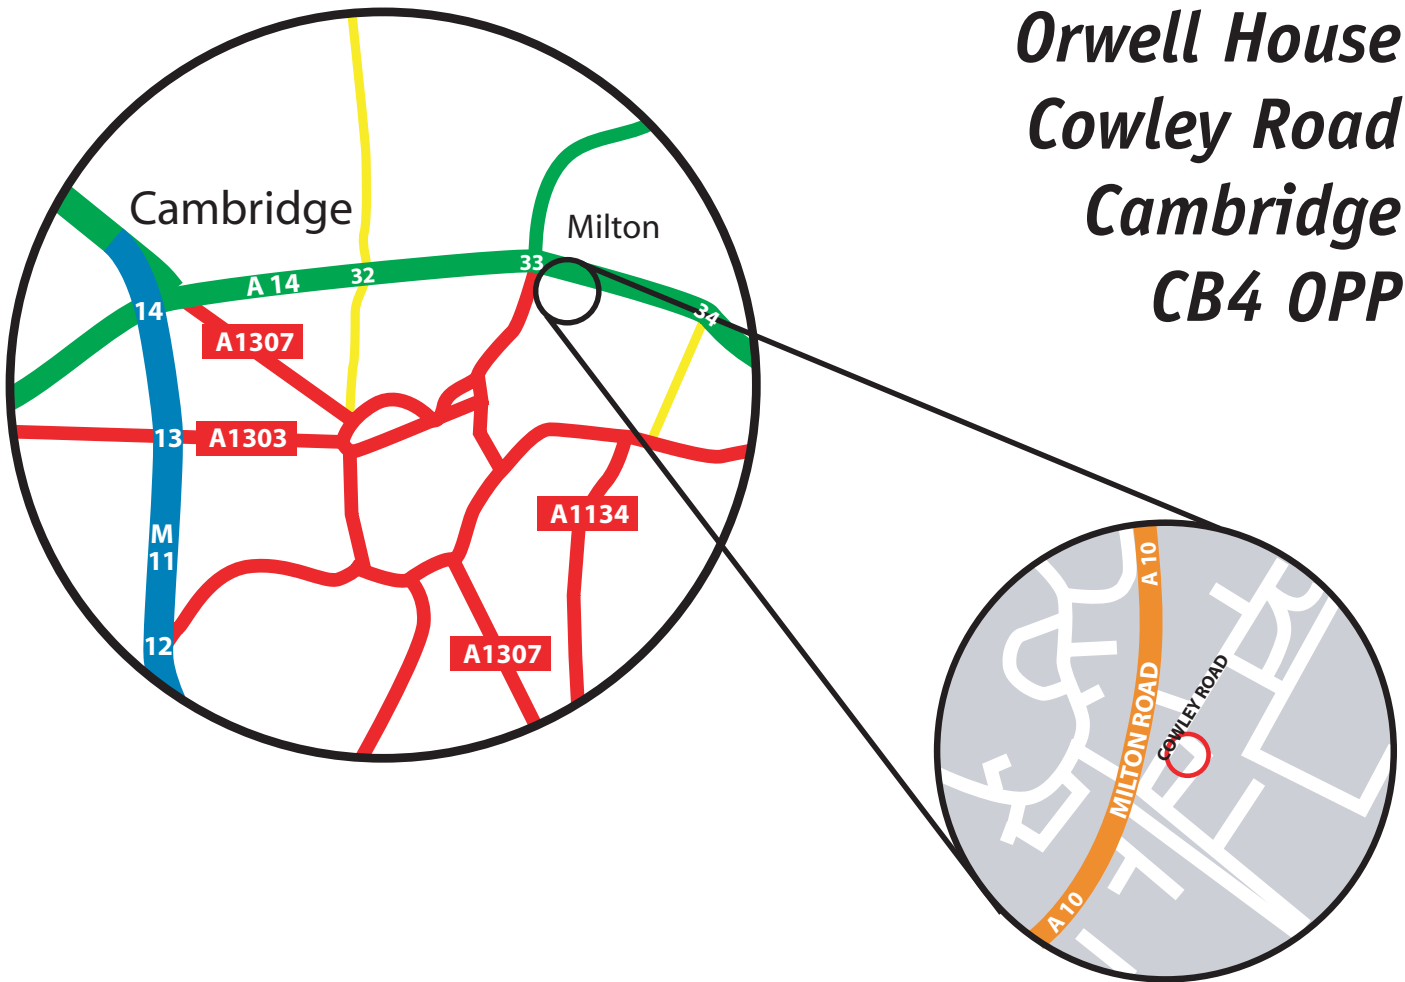

**Orwell House
Cowley Road
Cambridge
CB4 0PP**

Follow signs for the A14 (toward Newmarket) until you reach junction 33, the A10 junction. Turn south towards Cambridge and move into the left hand lane, after 200m turn left at the traffic lights into Cowley Road.

Follow the road 50m round to the right, then almost immediately turn left into Orwell House car park. There is plenty of free parking.

Orwell House is a white building with red, green and blue trim. Polytec Personnel are on the first floor at the end of the corridor.

We are located next to the Cowley Road Park & Ride car park.

Please sign in with the reception staff when visiting.